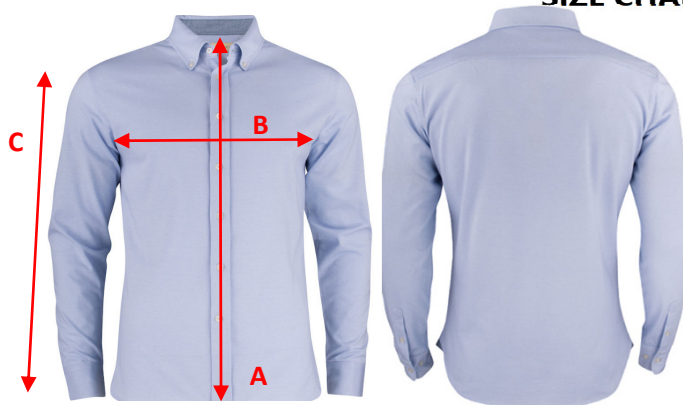

Brand: J. HARVEST SPORTSWEAR
Style: 2113038 BURLINGHAM

	S	M	L	XL	XXL	3XL
A) body length	74	76	78	80	82	84
B) 1/2 chest width	51	54	57	61	65	69
C) sleeve length	63	65	67	68,5	70	71,5

All measurements are indicative with minimum tolerance of 1 cm